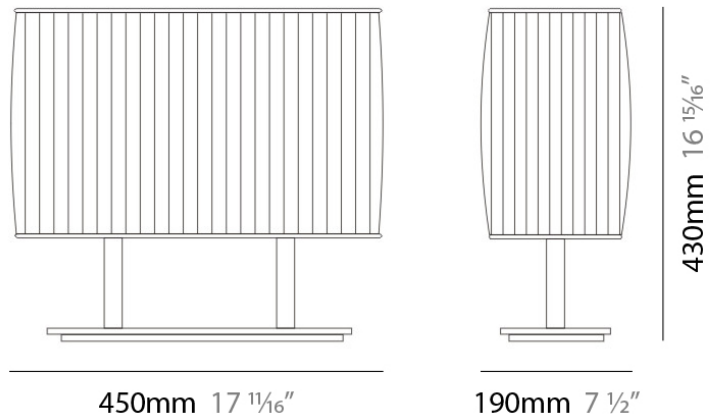

BLISSY PORTABLE

D84053

PROJECT	
TYPE	
NOTES	
QUANTITY	
DATE	

GENERAL

Series: Blissy
Brand: Panzeri
Division: Design
Mounting Type: Portable
Mounting Location: Table
Subcategory: Table

PHYSICAL

Shape: Rectangle
Length (mm): 450
Length (in): 17 ¾
Width (mm): 190
Width (in): 7 ½
Height (mm): 430
Height (in): 17
Light Distribution: Omnidirectional
Weight (kg): 4.09
Weight (lbs): 9
Diffuser: Ivory Pleated Fabric Shade
Fixture Material: Metal / Cotton

ELECTRICAL

Number of Lamps: 1
Lamp Type: LED Retrofit
Lamp Shape: A19
Bulb Included: Bulb Not Included
Total Output Wattage (W): 15
Max. Wattage Per Lamp (W): 15
Lamp Base: E26
Input Voltage (V): 120

LED

OPTICAL

RATINGS AND CERTIFICATIONS

Certified By: CSA Certified to UL and CSA Standards
IP rating: IP20